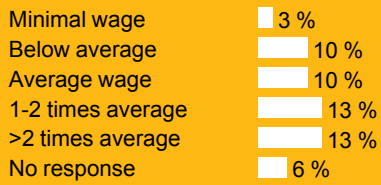

Description

Details:

 **Sales Semilo** (sales@semilo.nl)
 [http:// www.vandale.nl](http://www.vandale.nl)

Statistics:

monthly: 660.000 Unique visitors
5.800.000 Impressions

Advertising options

Format	Price	
Textlink	€ 2.000,00	monthly
Skyscraper	€ 15,00	CPM
Large Rectangle	€ 20,00	CPM

Visitor profile

Sex

Income

Education

Age

Family

Social class